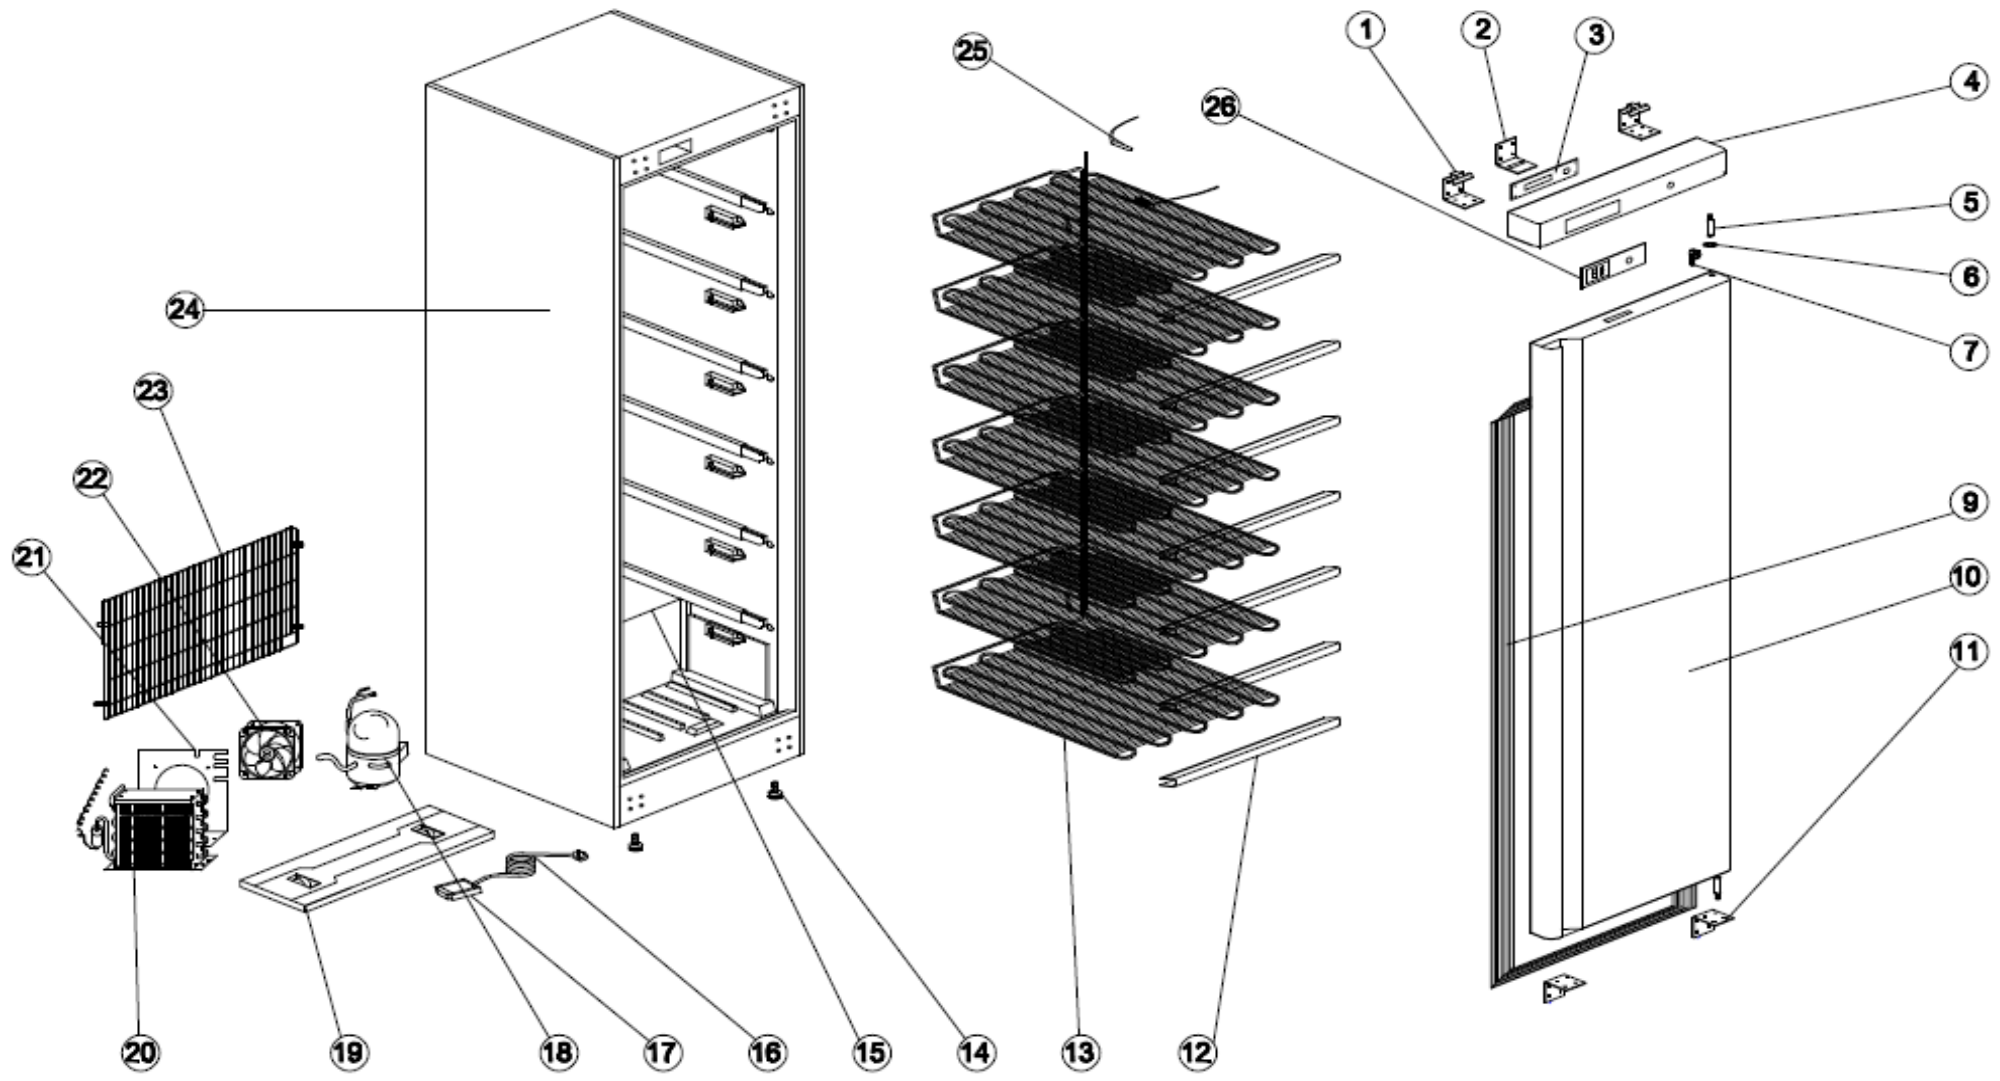

Exploded diagram and spare parts list
R134a

Machine	Explode	Code	Description
CD083 Polar Freezer St/St - 365Ltr (UK)	1	AD037	Up Hinge
CD083 Polar Freezer St/St - 365Ltr (UK)	2	AD027	Hook Of Lock
CD083 Polar Freezer St/St - 365Ltr (UK)	3		Thermostat Support
CD083 Polar Freezer St/St - 365Ltr (UK)	4	AD340	Front Panel
CD083 Polar Freezer St/St - 365Ltr (UK)	5	AD026	Hinge Axis
CD083 Polar Freezer St/St - 365Ltr (UK)	6	AB354	Bushing
CD083 Polar Freezer St/St - 365Ltr (UK)	7	AD028	Lock
CD083 Polar Freezer St/St - 365Ltr (UK)	9	AD024	Gasket
CD083 Polar Freezer St/St - 365Ltr (UK)	10		Door
CD083 Polar Freezer St/St - 365Ltr (UK)	11	AD013	Down Hinge
CD083 Polar Freezer St/St - 365Ltr (UK)	12	AD020	Evaporator Support
CD083 Polar Freezer St/St - 365Ltr (UK)	13		Evaporator
CD083 Polar Freezer St/St - 365Ltr (UK)	14	AB361	Foot
CD083 Polar Freezer St/St - 365Ltr (UK)	15		Body
CD083 Polar Freezer St/St - 365Ltr (UK)	16		Plug
CD083 Polar Freezer St/St - 365Ltr (UK)	17	AA691	Junction Box
CD083 Polar Freezer St/St - 365Ltr (UK)	18	AB111	Compressor
CD083 Polar Freezer St/St - 365Ltr (UK)	19	AD034	Unit Board
CD083 Polar Freezer St/St - 365Ltr (UK)	20	AD201	Condenser
CD083 Polar Freezer St/St - 365Ltr (UK)	21		Condenser Fan Support
CD083 Polar Freezer St/St - 365Ltr (UK)	22	AB339	Condenser Fan
CD083 Polar Freezer St/St - 365Ltr (UK)	23		Unit Room Grills
CD083 Polar Freezer St/St - 365Ltr (UK)	24	AD015	Evaporator Fixer
CD083 Polar Freezer St/St - 365Ltr (UK)	25	AC614	Sensor
CD083 Polar Freezer St/St - 365Ltr (UK)	26	AD032	Thermostat