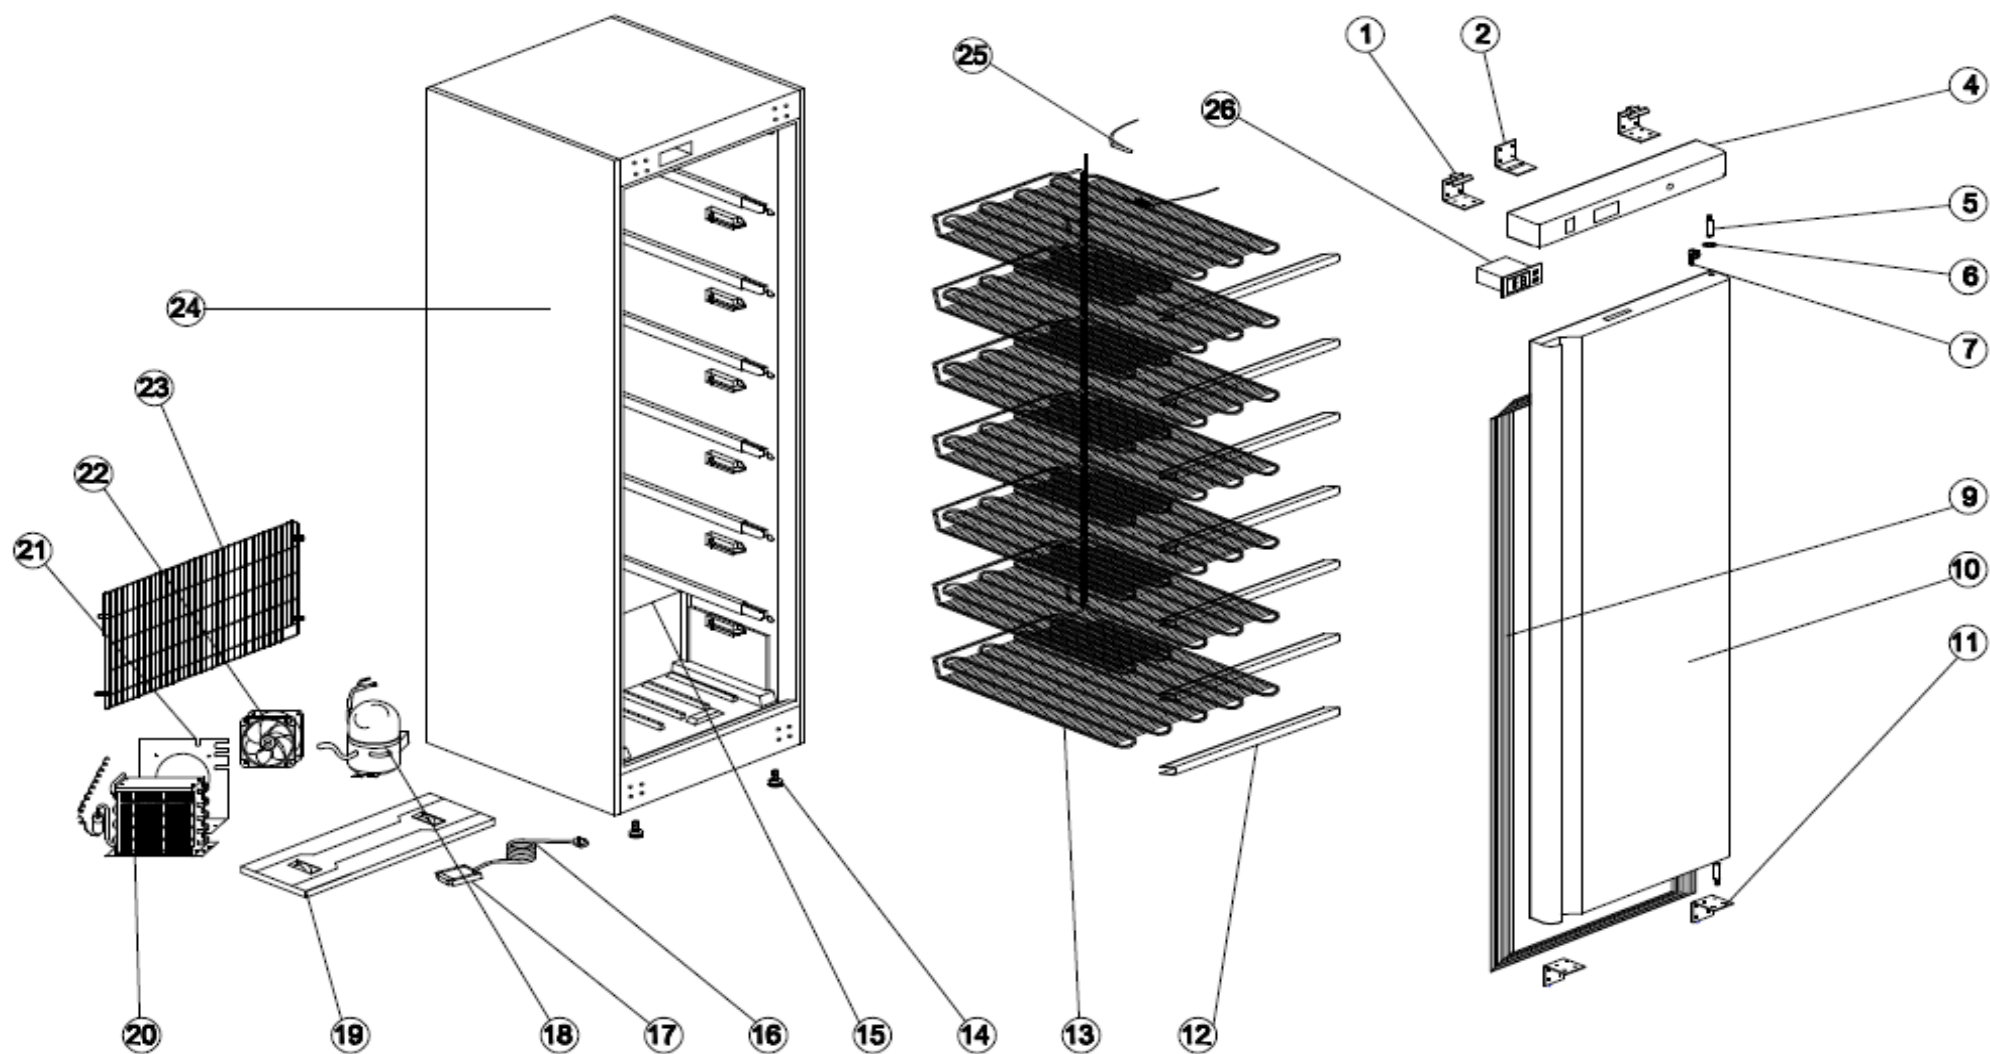

Exploded diagram and spare parts list

CD083

For machines with refrigerant R600a

[Click](#)

For machines with refrigerant R134a

[Click](#)

Exploded diagram and spare parts list  
R600a

Machine	Explode	Code	Description
CD083 Polar Freezer St/St - 365Ltr (UK)	1	AD037	Up Hinge
CD083 Polar Freezer St/St - 365Ltr (UK)	2	AD027	Lock Hook
CD083 Polar Freezer St/St - 365Ltr (UK)	4	AG191	Front Panel
CD083 Polar Freezer St/St - 365Ltr (UK)	5	AD026	Hinge Axis
CD083 Polar Freezer St/St - 365Ltr (UK)	6	AB354	Bushing
CD083 Polar Freezer St/St - 365Ltr (UK)	7	AD028	Lock
CD083 Polar Freezer St/St - 365Ltr (UK)	9	AD024	Gasket
CD083 Polar Freezer St/St - 365Ltr (UK)	10		Door
CD083 Polar Freezer St/St - 365Ltr (UK)	11	AD013	Down Hinge
CD083 Polar Freezer St/St - 365Ltr (UK)	12	AD019	Evaporator Support
CD083 Polar Freezer St/St - 365Ltr (UK)	13		Evaporator
CD083 Polar Freezer St/St - 365Ltr (UK)	14	AF885	Feet (Set Of 4)
CD083 Polar Freezer St/St - 365Ltr (UK)	15		Body
CD083 Polar Freezer St/St - 365Ltr (UK)	16		Plug
CD083 Polar Freezer St/St - 365Ltr (UK)	17	AA691	Junction Box
CD083 Polar Freezer St/St - 365Ltr (UK)	18	AG014	Compressor (R600a)
CD083 Polar Freezer St/St - 365Ltr (UK)	19	AD034	Unite Board
CD083 Polar Freezer St/St - 365Ltr (UK)	20	AD201	Condenser
CD083 Polar Freezer St/St - 365Ltr (UK)	21		Condenser Fan Support
CD083 Polar Freezer St/St - 365Ltr (UK)	22	AB339	Condenser Fan
CD083 Polar Freezer St/St - 365Ltr (UK)	23		Unite Room Grills
CD083 Polar Freezer St/St - 365Ltr (UK)	24	AD015	Evaporator Fixer
CD083 Polar Freezer St/St - 365Ltr (UK)	25	AC614	Sensor
CD083 Polar Freezer St/St - 365Ltr (UK)	26	AB363	Thermostat